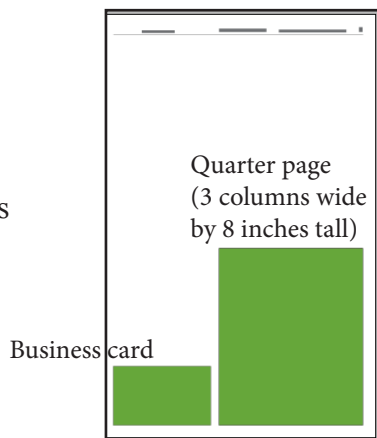

Sample sizes and costs

Business card: 2 columns (3 ¾ inches) by 5 inches high, \$70

Quarter page:

3 columns (5 ½-inches wide) by 8 inches high, or 5 columns (9 ¾-inches wide) by 2.5 inches high, or 4 columns (7 ¾-inches wide) by 3 inches high, \$340

The Catholic Mirror reaches 100 percent of registered Catholics in the Diocese of Des Moines

Home delivered by mail

Total circulation of about 35,000 in central and southwest Iowa

Advertising Rates

Prices based on number of column inches.
Each column inch equals 1 13/16 inches by 1 inch tall.

Classified Advertising
\$2.50 per line, 3 line minimum
9-point type

Printing Schedule

Deadline: First Friday of the month
Published: Third Friday of the month

Mechanical Specifications

- Printed offset
 - 5 columns per page
 - 1 column = 1 13/16 inches
 - 2 columns = 3 ¾ inches
 - 3 columns = 5 ¾ inches
 - 4 columns = 7 ¾ inches
 - 5 columns = 9 ¾ inches
 - Page depth is 15 ¼ inches
- High resolution PDF files accepted

Half page: 5 columns (9 ¾-inches wide) by 7.6 inches high, \$520

Full page: 5 columns (9 ¾-inches wide) by 15 ¼-inches high, \$1080